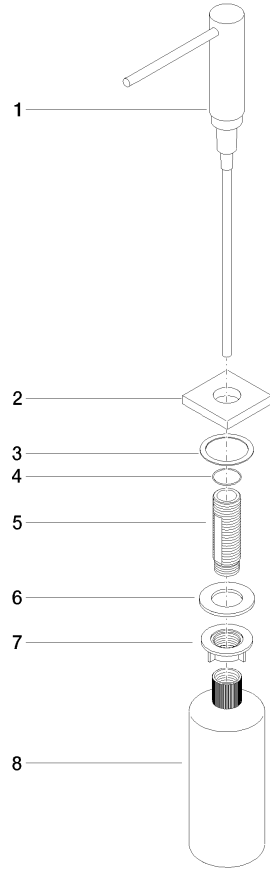

**Dispenser with rosette - Chrome**

LOT

82 439 970

- 124mm projection
- 500 ml bottle
- can be filled from the top
- rotating pump head
- height 124 mm
- hole diameter 25 mm
- individual rosette 55 x 55 mm

Fits LOT

	Chrome	82 439 970-00
	Brushed Platinum	82 439 970-06
	Platinum	82 439 970-08
	Durabrace (23kt Gold)	82 439 970-09
	Dark Chrome	82 439 970-19
	Brushed Durabrace (23kt Gold)	82 439 970-28
	Brushed Champagne (22kt Gold)	82 439 970-46
	Champagne (22kt Gold)	82 439 970-47
	Brushed Chrome	82 439 970-93
	Brushed Dark Platinum	82 439 970-99

Dispenser with rosette - Chrome

LOT

82 439 970

mm [inches]

82 439 970

Parts for other finishes can be found here: [Brushed](#)  
[Platinum](#)

### Spare parts list

No.	Item Number	Name	Quantity used	Delivery time
1	90 10 10 538 00-00	dispenser	1	10
2	08 27 97 505-00	rosette	1	10
3	08 10 10 624 90	disc	1	2
4	09 14 10 151 90	seal	1	2
5	08 10 10 527 90	holder	1	2
6	09 14 05 014 90	seal	1	2
7	08 10 10 517 90	nut	1	2
8	90 10 10 603 00 90	container	1	2