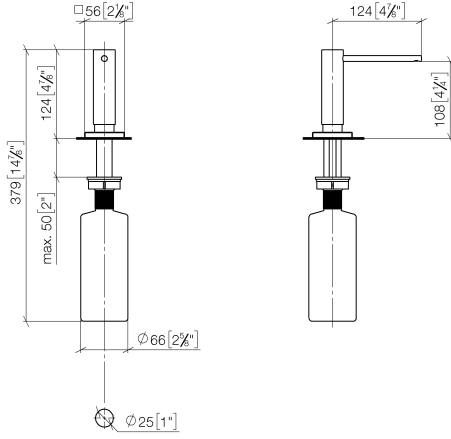

**Dispenser with rosette - Chrome**

LOT

82 439 970

- 124mm projection
- 500 ml bottle
- can be filled from the top
- rotating pump head
- height 124 mm
- hole diameter 25 mm
- individual rosette 55 x 55 mm

Fits LOT

	Chrome	82 439 970-00
	Brushed Platinum	82 439 970-06
	Platinum	82 439 970-08
	Durabrace (23kt Gold)	82 439 970-09
	Dark Chrome	82 439 970-19
	Brushed Durabrace (23kt Gold)	82 439 970-28
	Brushed Champagne (22kt Gold)	82 439 970-46
	Champagne (22kt Gold)	82 439 970-47
	Brushed Chrome	82 439 970-93
	Brushed Dark Platinum	82 439 970-99

Dispenser with rosette - Chrome

LOT

82 439 970

mm [inches]

82 439 970

Parts for other finishes can be found here: [Brushed](#)  
[Platinum](#)

### Spare parts list

No.	Item Number	Name	Quantity used	Delivery time
1	90 10 10 538 00-00	dispenser	1	10
2	08 27 97 505-00	rosette	1	10
3	08 10 10 624 90	disc	1	2
4	09 14 10 151 90	seal	1	2
5	08 10 10 527 90	holder	1	2
6	09 14 05 014 90	seal	1	2
7	08 10 10 517 90	nut	1	2
8	90 10 10 603 00 90	container	1	2